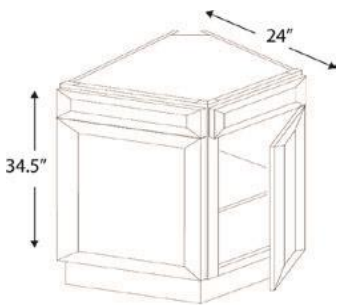

CORNER SINK BASE CABINET: 1 Door

Name	Size
SB33	33w x 34.5h x 24d
SB36	36w x 34.5h x 24d
SB42	42w x 34.5h x 24d

Name	Size
CSB36	36w x 34.5h x 24d
CSB42	42w x 34.5h x 24d

NOTE: Front door for CSB36 is 18in and 24in for CSB42

FARM HOUSE SINK BASE CABINET: 2 Doors

Name	Size
FSB36	36 w x 34.5h x 24d

BASE LAZY SUSAN CABINET: 2Doors

Name	Size
BLS33	33w x 34.5 x 24d
BLS36	36w x 34.5h x 24d

BLIND CORNER BASE CABINET: 1Door, 1 Drawer

Name	Size
BBC42	42w x 34.5h x 24d

Specify left or right
Minimum 3" pull from the wall when installed

BASE END CORNER CABINET: 2 Doors, 2 False Fronts

Name	Size
BEC24	24w x 34.5h x 24d

BASE END SHELF CABINET

Name	Size
BES09	9w x 34.5h x 24d

BASE WASTE BASKET CABINET: 1 Door, 1 Drawer

Name	Size
BWBK18-2	18w x 34.5h x 24d

BASE MICROWAVE CABINET

Name	Size
BMC30	30w x 34.5h x 24d

NOTE: Opening for BMC30 is 27in W x 16 1/4 H