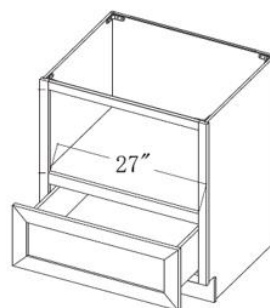

FARM HOUSE SINK BASE CABINET: 2 Doors

Name	Size
FSB36	36 w x 34.5h x 24d

BASE LAZY SUSAN CABINET: 2Doors

Name	Size
BLS33	33w x 34.5 x 24d
BLS36	36w x 34.5h x 24d

BLIND CORNER BASE CABINET: 1Door, 1 Drawer

Name	Size
BBC42	42w x 34.5h x 24d

Specify left or right
Minimum 3" pull from the wall when installed

BASE END CORNER CABINET: 2 Doors, 2 False Fronts

Name	Size
BEC24	24w x 34.5h x 24d

BASE END SHELF CABINET

Name	Size
BES09	9w x 34.5h x 24d

BASE WASTE BASKET CABINET: 1 Door, 1 Drawer

Name	Size
BWBK18-2	18w x 34.5h x 24d

BASE MICROWAVE CABINET

Name	Size
BMC30	30w x 34.5h x 24d

NOTE: Opening for BMC30 is 27in W x 16 1/4 H

SINGLE DOOR PANTRY CABINET

DOUBLE DOOR PANTRY CABINET

Name	Size
PC188424	18w x 84h x 24d
PC189024	18w x 90h x 24d
PC189624	18w x 96h x 24d

Name	Size
PC248424	24w x 84h x 24d
PC249024	24w x 90h x 24d
PC249624	24w x 96h x 24d
PC308424	30w x 84h x 24d
PC309024	30w x 90h x 24d
PC309624	30w x 96h x 24d