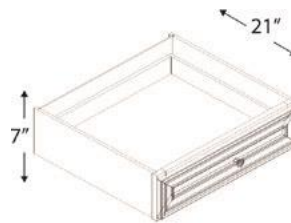

VANITY KNEE DRAWER