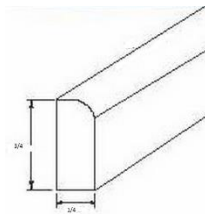

SCRIBE MOLDING

Name	Size
SM8	96" long