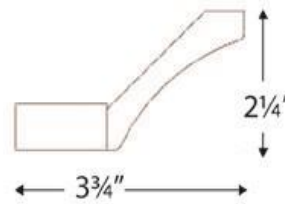

TOE KICK

Name	Size
TK8	96" long

LIGHT RAIL MOLDING

Name	Size
LM8	96" long

TURN POST

Name	Size
DLS	4w x 34.5h x 4d

ARCHED VALANCE

Name	Size
V36	4.5w x 36h x 3/4d
V42	4.5w x 42h x 3/4d
V48	4.5w x 48h x 3/4d

CROWN MOLDING: 2 1/4" TALL - WITH HEEL

Name	Size
SCM2 1/4-heel	96" long

CROWN MOLDING: 3 3/4" TALL - WITH HEEL

Name	Size
SCM3 3/4-heel	96" long

OUTSIDE CORNER MOLDING

Name	Size
OCM8	96" long

ROLL OUT TRAYS

Name	Size
ROT18	18w x 4h x 21d
ROT24	24 w x 4h x 21d
ROT30	30 w x 4h x 21d
ROT36	36 w x 4h x 21d