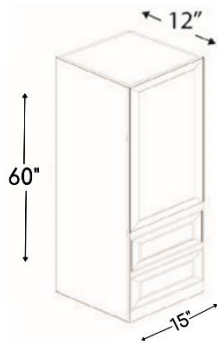

BASE CABINET: 2 Doors, 1 Drawer

Name	Size
B09	9w x 34.5h x 24d
B12	12w x 34.5h x 24d
B15	15w x 34.5h x 24d
B18	18w x 34.5h x 24d
B21	21w x 34.5h x 24d

Name	Size
B24	24w x 34.5h x 24d
B27	27w x 34.5h x 24d
B30	30w x 34.5h x 24d

Name	Size
VSD6021DD	60w x 34.5h x 21d

Note: Drawers are 15in W

VANITY KNEE DRAWER

Name	Size
KD24	24w x 7h x 21d
KD30	30w x 7h x 21d

VANITY COUNTERTOP LINEN CABINET

1 Door, 2 Drawers

Name	Size
CL156012	15w x 60h x 12d

Designed to be put on top of counter

Note: Door is 42in H and drawers are 8 3/4 in H each.

ACCESSORIES

1/4" CABINET SKIN PANEL

1/2" CABINET SKIN PANEL

Name	Size
PANEL	34.5w x 96h x 1/4 d

Name	Size
PANEL	34.5w x 96h x 1/2 d

DISHWASHER RETURN PANEL

REFRIGERATOR RETURN PANEL

Name	Size
DWR3	3w x 34.5h x 24d

Name	Size
REP	1.5w x 96h x 24d

BASE FALSE DOOR

Name	Size
BFD24	23.5w x 29.5h x ¾ d

WALL FALSE DOOR

Name	Size
FHD1230	11.5w x 29.5h x 3/4d
FHD1236	11.5w x 35.5h x 3/4d
FHD1242	11.5w x 41.5h x 3/4d