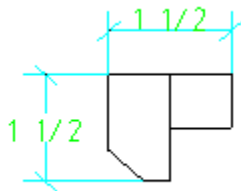

LIGHT RAIL MOLDING