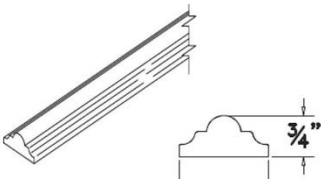

CHAIR RAIL MOLDING

Name	Size
SDM8	96" long