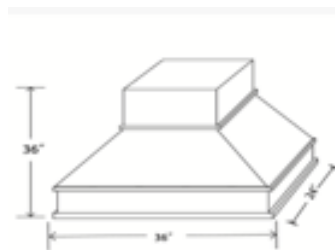

CHAIR RAIL MOLDING

Name	Size
SDM8	96" long

COVE MOLDING

Name	Size
CMD4	96" long

RANGE HOOD COVER

Name	Size
RH36	36w x 36h x 24d

BASE MOLDING

Name	Size
BM8	96" long