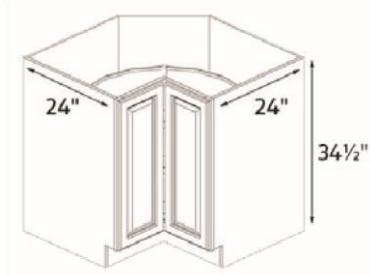

2- DRAWER BASE CABINET

Name	Size
2DB24	24w x 34.5h x 24d
2DB30	30w x 34.5h x 24d
2DB36	36w x 34.5h x 24d

SPICE RACK BASE CABINET: 1 Door

SINK BASE CABINET: 2 Doors, 2 False Drawers

Name	Size
SP09	9w x 34.5h x 24d

CORNER SINK BASE CABINET: 1 Door

Name	Size
SB33	33w x 34.5h x 24d
SB36	36w x 34.5h x 24d
SB42	42w x 34.5h x 24d

Name	Size
CSB36	36w x 34.5h x 24d
CSB42	42w x 34.5h x 24d

NOTE: Front door for CSB36 is 18in and 24in for CSB42

FARM HOUSE SINK BASE CABINET: 2 Doors

Name	Size
FSB36	36 w x 34.5h x 24d

BASE LAZY SUSAN CABINET: 2Doors

Name	Size
BLS33	33w x 34.5 x 24d
BLS36	36w x 34.5h x 24d

BLIND CORNER BASE CABINET: 1Door, 1 Drawer

Name	Size
BBC42	42w x 34.5h x 24d

Specify left or right
Minimum 3" pull from the wall when installed

BASE END CORNER CABINET: 2 Doors, 2 False Fronts

Name	Size
BEC24	24w x 34.5h x 24d

BASE END SHELF CABINET