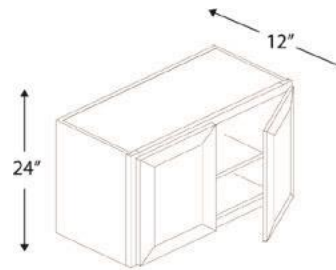

WALL CABINET 24" HIGH

2 Doors

Name	Size
W3024	30w x 24h x 12d
W3324	33w x 24h x 12d
W3624	36w x 24h x 12d