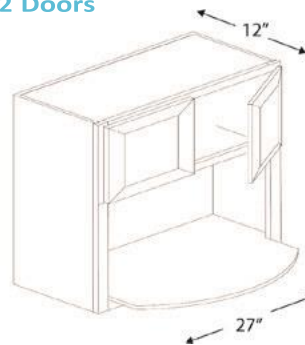

WALL BLIND CORNER CABINET

1 Door

Name	Size
WBC2730	27w x 30h x 12d
WBC2736	27w x 36h x 12d
WBC2742	27w x 42h x 12d

Note: Door is 13.5"
Specify left or right

WALL DIAGONAL CORNER 24" Wide

1 Door

Name	Size
WDC2430	24w x 30h x 12d
WDC2436	24w x 36h x 12d
WDC2442	24w x 42h x 12d

WALL END CORNER CABINET 12" Wide

1 Door

Name	Size
WEC1230	12w x 30h x 12d
WEC1236	12w x 36h x 12d
WEC1242	12w x 42h x 12d

WALL END SHELVES

Name	Size
WES0930	09w x 30h x 12d
WES0936	09w x 36h x 12d
WES0942	09w x 42h x 12d

WALL MICROWAVE CABINET

2 Doors

Name	Size
WMC2730	27w x 30h x 12d
WMC2736	27w x 36h x 12d
WMC2742	27w x 42h x 12d

NOTE: Opening for WMC is
24in W x 16in H

Shelf depth is 16 1/2 in L

WINE RACK

Name	Size
WRC3015	30w x 15h x 12d