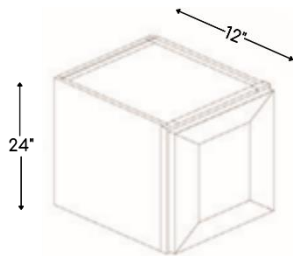

1 Door

Name	Size
W1518	15w x 18h x 12d
W1818	18w x 18h x 12d

WALL CABINET 18" HIGH

2 Doors

Name	Size
W3018	30w x 18h x 12d
W3318	33w x 18h x 12d
W3618	36w x 18h x 12d

WALL CABINET 24" HIGH (CUSTOM)

1 Door

Name	Size
W1524	15w x 24h x 12d
W1824	18w x 24h x 12d