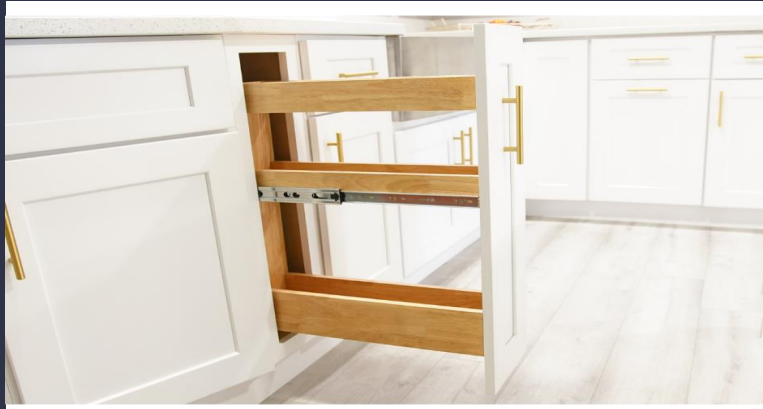

2- DRAWER BASE CABINET

Name	Size
2DB24	24w x 34.5h x 24d
2DB30	30w x 34.5h x 24d
2DB36	36w x 34.5h x 24d

SPICE RACK BASE CABINET: 1 Door

SINK BASE CABINET: 2 Doors, 2 False Drawers

Name	Size
SP09	9w x 34.5h x 24d