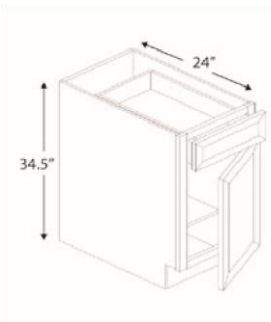

TABLE OF CONTENTS

KITCHEN BASE CABINETS
Pages
TALL CABINETS
Page

KITCHEN WALL CABINETS
Pages
GLASS DOOR WALL CABINETS
Pages

VANITY BASE CABINETS
Pages

ACCESSORIES
Pages

BASE CABINETS

BASE CABINET: 1 Door, 1 Drawer

BASE CABINET: 2 Doors, 1 Drawer

Name	Size
B09	9w x 34.5h x 24d
B12	12w x 34.5h x 24d
B15	15w x 34.5h x 24d
B18	18w x 34.5h x 24d
B21	21w x 34.5h x 24d

Name	Size
B24	24w x 34.5h x 24d
B27	27w x 34.5h x 24d
B30	30w x 34.5h x 24d

BASE CABINET: 2 Doors, 2 Drawers

Name	Size
B33	33 w x 34.5h x 24d
B36	36 w x 34.5h x 24d
B39	39 w x 34.5h x 24d
B42	42 w x 34.5h x 24d

3-DRAWER BASE CABINET

Name	Size
3DB12	12w x 34.5h x 24d
3DB15	15w x 34.5h x 24d
3DB18	18w x 34.5h x 24d
3DB21	21w x 34.5h x 24d
3DB24	24w x 34.5h x 24d
3DB30	30w x 34.5h x 24d
3DB36	36w x 34.5h x 24d

Designed to be put on top of counter

Note: Door is 42in H and drawers are 8 3/4 in H each.

ACCESSORIES

1/4" CABINET SKIN PANEL

1/2" CABINET SKIN PANEL

Name	Size
PANEL	34.5w x 96h x 1/4 d

Name	Size
PANEL	34.5w x 96h x 1/2 d