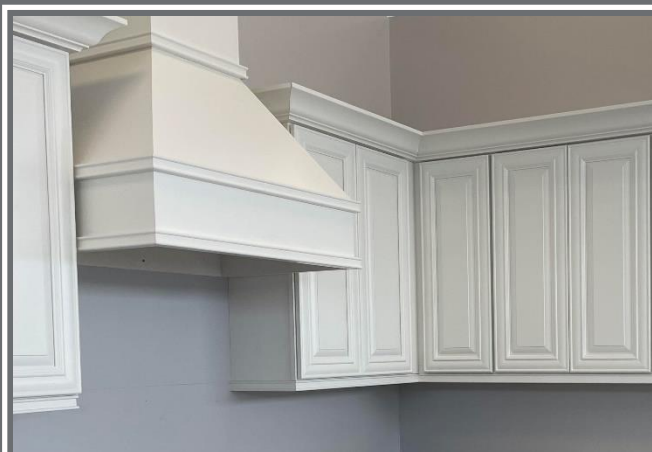

BASE FALSE DOOR

Name	Size
BFD24	23.5w x 29.5h x ¾ d

WALL FALSE DOOR

Name	Size
FHD1230	11.5w x 29.5h x 3/4d
FHD1236	11.5w x 35.5h x 3/4d
FHD1242	11.5w x 41.5h x 3/4d

CABINET FILLERS

Name	Size
WF330	3w x 30h x ¾d
WF336	3w x 36h x ¾d
WF342	3w x 42h x ¾d
WF630	6w x 30h x ¾d
WF642	6w x 42h x ¾d
TF3*96	3w x 96h x ¾d
TF6*96	6w x 96h x ¾d

SCRIBE MOLDING

Name	Size
SM8	96" long

CHAIR RAIL MOLDING

Name	Size
SDM8	96" long

COVE MOLDING

Name	Size
CMD4	96" long

RANGE HOOD COVER

Name	Size
RH36	36w x 36h x 24d