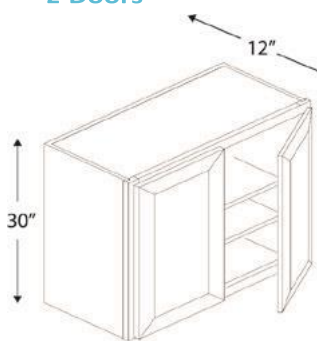

WALL CABINET 30" HIGH

2 Doors

Name	Size
W2430	24w x 30h x 12d
W2730	27w x 30h x 12d
W3030	30w x 30h x 12d
W3330	33w x 30h x 12d
W3630	36w x 30h x 12d