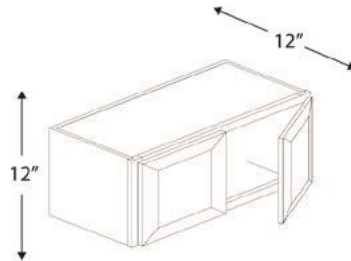

TALL OVEN CABINET: 2 Doors, 1, 2 or 3 bottom drawers

Name	Size
OC338424	33w x 84h x 24d
OC339024	33w x 90h x 24d
OC339624	33w x 96h x 24d

NOTE: Opening for Double Oven is 29in W x 48in H
(For single oven configuration additional drawers are available for purchase separately)

Name	Size
ODB7"	30w x 7h x 24d
ODB11"	30w x 11h x 24d

WALL CABINETS

WALL CABINET 12" HIGH (CUSTOM)

1 Door

Name	Size
W1512	15w x 12h x 12d
W1812	18w x 12h x 12d

WALL CABINET 12" HIGH

2 Doors

Name	Size
W3012	30w x 12h x 12d
W3312	33w x 12h x 12d
W3612	36w x 12h x 12d

WALL CABINET 15" HIGH (CUSTOM)

1 Door

Name	Size
W1515	15 w x 15h x 12d
W1815	18 w x 15h x 12d

WALL CABINET 15" HIGH

2 Doors

Name	Size
W3015	30w x 15h x 12d
W3315	33w x 15h x 12d
W3615	36w x 15h x 12d

WALL CABINET 18" HIGH (CUSTOM)