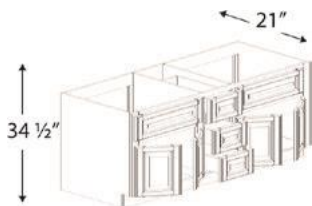

BASE CABINET: 2 Doors, 1 Drawer

Name	Size
B09	9w x 34.5h x 24d
B12	12w x 34.5h x 24d
B15	15w x 34.5h x 24d
B18	18w x 34.5h x 24d
B21	21w x 34.5h x 24d

Name	Size
B24	24w x 34.5h x 24d
B27	27w x 34.5h x 24d
B30	30w x 34.5h x 24d

VANITY SINK BASE COMBO:

3 Drawers Left, 3 Drawers Right, Sink Centered

Name	Size
VSD4821D	48w x 34.5h x 21d 12" wide drawers
VSD6021D	60w x 34.5h x 21d 15" wide drawers

VANITY SINK BASE COMBO:

3 Drawers Middle, Double Sink

Name	Size
VSD6021DD	60w x 34.5h x 21d

Note: Drawers are 15in W

VANITY KNEE DRAWER

Name	Size
KD24	24w x 7h x 21d
KD30	30w x 7h x 21d

VANITY COUNTERTOP LINEN CABINET

1 Door, 2 Drawers

Name	Size
CL156012	15w x 60h x 12d