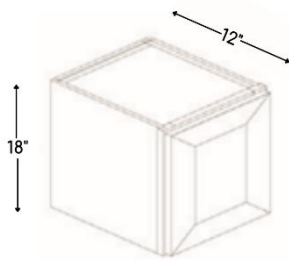

WALL CABINET 18" HIGH (CUSTOM)

1 Door

Name	Size
W1518	15w x 18h x 12d
W1818	18w x 18h x 12d