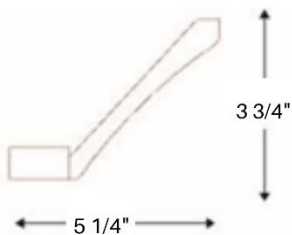

TOE KICK

Name	Size
TK8	96" long

LIGHT RAIL MOLDING

Name	Size
LM8	96" long

TURN POST

Name	Size
DLS	4w x 34.5h x 4d

ARCHED VALANCE

Name	Size
V36	4.5w x 36h x 3/4d
V42	4.5w x 42h x 3/4d
V48	4.5w x 48h x 3/4d

CROWN MOLDING: 2 1/4" TALL - WITH HEEL

Name	Size
SCM2 1/4-heel	96" long

CROWN MOLDING: 3 3/4" TALL - WITH HEEL

Name	Size
SCM3 3/4-heel	96" long

OUTSIDE CORNER MOLDING

Name	Size
OCM8	96" long

ROLL OUT TRAYS

Name	Size
ROT18	18w x 4h x 21d
ROT24	24 w x 4h x 21d
ROT30	30 w x 4h x 21d
ROT36	36 w x 4h x 21d