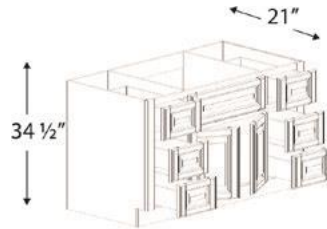

VANITY SINK BASE COMBO:

3 Drawers Left, 3 Drawers Right, Sink Centered