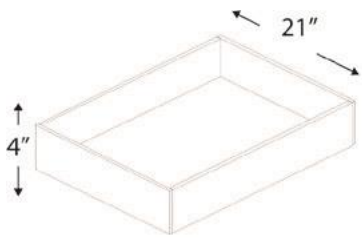

CROWN MOLDING: 2 1/4" TALL - WITH HEEL

Name	Size
SCM2 1/4-heel	96" long

CROWN MOLDING: 3 3/4" TALL - WITH HEEL

Name	Size
SCM3 3/4-heel	96" long

OUTSIDE CORNER MOLDING

Name	Size
OCM8	96" long

ROLL OUT TRAYS

Name	Size
ROT18	18w x 4h x 21d
ROT24	24 w x 4h x 21d
ROT30	30 w x 4h x 21d
ROT36	36 w x 4h x 21d