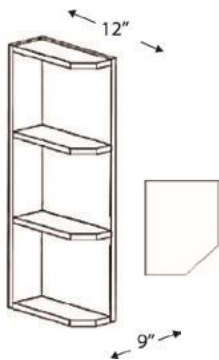

WALL BLIND CORNER CABINET

1 Door

Name	Size
WBC2730	27w x 30h x 12d
WBC2736	27w x 36h x 12d
WBC2742	27w x 42h x 12d

Note: Door is 13.5"
Specify left or right

WALL DIAGONAL CORNER 24" Wide

1 Door

Name	Size
WDC2430	24w x 30h x 12d
WDC2436	24w x 36h x 12d
WDC2442	24w x 42h x 12d

WALL END CORNER CABINET 12" Wide

1 Door

Name	Size
WEC1230	12w x 30h x 12d
WEC1236	12w x 36h x 12d
WEC1242	12w x 42h x 12d

WALL END SHELVES

Name	Size
WES0930	09w x 30h x 12d
WES0936	09w x 36h x 12d
WES0942	09w x 42h x 12d

WALL MICROWAVE CABINET

2 Doors

Name	Size
WMC2730	27w x 30h x 12d
WMC2736	27w x 36h x 12d
WMC2742	27w x 42h x 12d

NOTE: Opening for WMC is
24in W x 16in H

Shelf depth is 16 1/2 in L

WINE RACK

Name	Size
WRC3015	30w x 15h x 12d