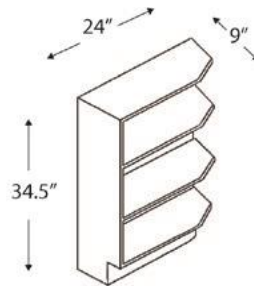

FARM HOUSE SINK BASE CABINET: 2 Doors

Name	Size
FSB36	36 w x 34.5h x 24d

BASE LAZY SUSAN CABINET: 2Doors

Name	Size
BLS33	33w x 34.5 x 24d
BLS36	36w x 34.5h x 24d

BLIND CORNER BASE CABINET: 1Door, 1 Drawer

Name	Size
BBC42	42w x 34.5h x 24d

Specify left or right
Minimum 3" pull from the wall when installed

BASE END CORNER CABINET: 2 Doors, 2 False Fronts

Name	Size
BEC24	24w x 34.5h x 24d

BASE END SHELF CABINET

Name	Size
BES09	9w x 34.5h x 24d

BASE WASTE BASKET CABINET: 1 Door, 1 Drawer

Name	Size
BWBK18-2	18w x 34.5h x 24d

BASE MICROWAVE CABINET

Name	Size
BMC30	30w x 34.5h x 24d

NOTE: Opening for BMC30 is 27in W x 16 1/4 H