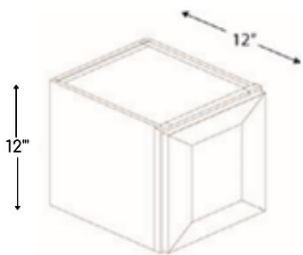

Name	Size
ODB7"	30w x 7h x 24d
ODB11"	30w x 11h x 24d

WALL CABINETS

WALL CABINET 12" HIGH (CUSTOM)

1 Door

Name	Size
W1512	15w x 12h x 12d
W1812	18w x 12h x 12d

WALL CABINET 12" HIGH

2 Doors

Name	Size
W3012	30w x 12h x 12d
W3312	33w x 12h x 12d
W3612	36w x 12h x 12d