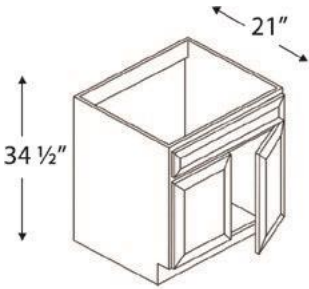

VANITY SINK BASE CABINET

2 Doors, 1 False Drawer