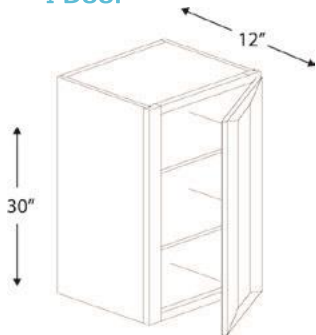

1 Door

Name	Size
W1518	15w x 18h x 12d
W1818	18w x 18h x 12d

WALL CABINET 18" HIGH

2 Doors

Name	Size
W3018	30w x 18h x 12d
W3318	33w x 18h x 12d
W3618	36w x 18h x 12d

WALL CABINET 24" HIGH (CUSTOM)

1 Door

Name	Size
W1524	15w x 24h x 12d
W1824	18w x 24h x 12d

WALL CABINET 24" HIGH

2 Doors

Name	Size
W3024	30w x 24h x 12d
W3324	33w x 24h x 12d
W3624	36w x 24h x 12d

WALL CABINET 30" HIGH

1 Door

Name	Size
W0930	9w x 30h x 12d
W1230	12w x 30h x 12d
W1530	15w x 30h x 12d
W1830	18w x 30h x 12d
W2130	21w x 30h x 12d