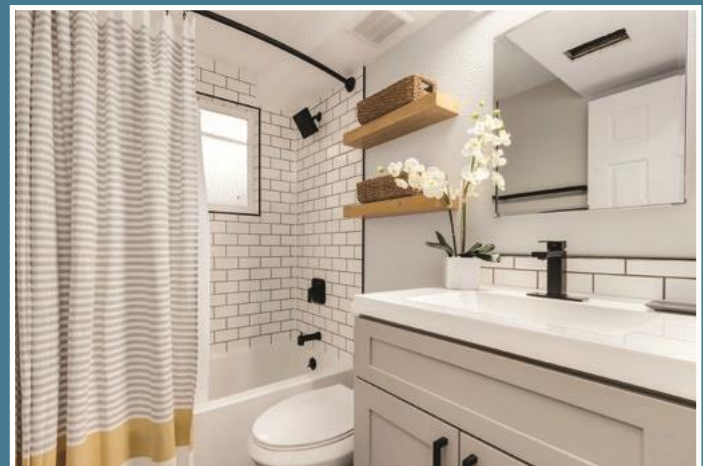

Name	Size
CL156012	15w x 60h x 12d

Designed to be put on top of counter

Note: Door is 42in H and drawers are 8 3/4 in H each.