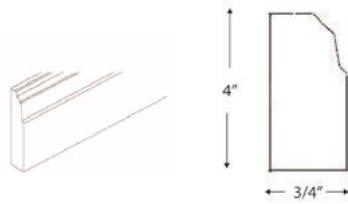

CHAIR RAIL MOLDING

Name	Size
SDM8	96" long

COVE MOLDING

Name	Size
CMD4	96" long

RANGE HOOD COVER

Name	Size
RH36	36w x 36h x 24d

BASE MOLDING

Name	Size
BM8	96" long