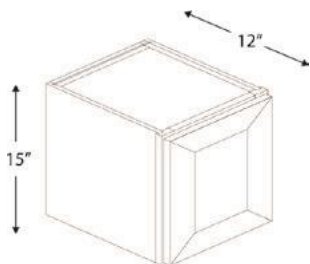

TALL OVEN CABINET: 2 Doors, 1, 2 or 3 bottom drawers

Name	Size
OC338424	33w x 84h x 24d
OC339024	33w x 90h x 24d
OC339624	33w x 96h x 24d

NOTE: Opening for Double Oven is 29in W x 48in H
(For single oven configuration additional drawers are available for purchase separately)

Name	Size
ODB7"	30w x 7h x 24d
ODB11"	30w x 11h x 24d

WALL CABINETS

WALL CABINET 12" HIGH (CUSTOM)

1 Door

Name	Size
W1512	15w x 12h x 12d
W1812	18w x 12h x 12d

WALL CABINET 12" HIGH

2 Doors

Name	Size
W3012	30w x 12h x 12d
W3312	33w x 12h x 12d
W3612	36w x 12h x 12d

WALL CABINET 15" HIGH (CUSTOM)

1 Door

Name	Size
W1515	15 w x 15h x 12d
W1815	18 w x 15h x 12d

WALL CABINET 15" HIGH

2 Doors

Name	Size
W3015	30w x 15h x 12d
W3315	33w x 15h x 12d
W3615	36w x 15h x 12d

WALL CABINET 18" HIGH (CUSTOM)