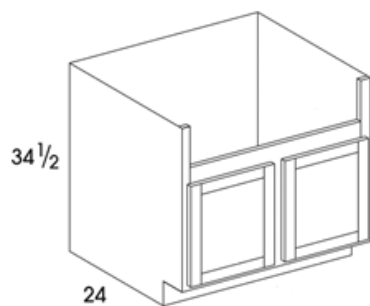

2- DRAWER BASE CABINET

Name	Size
2DB24	24w x 34.5h x 24d
2DB30	30w x 34.5h x 24d
2DB36	36w x 34.5h x 24d

SPICE RACK BASE CABINET: 1 Door

SINK BASE CABINET: 2 Doors, 2 False Drawers

Name	Size
SP09	9w x 34.5h x 24d

CORNER SINK BASE CABINET: 1 Door

Name	Size
SB33	33w x 34.5h x 24d
SB36	36w x 34.5h x 24d
SB42	42w x 34.5h x 24d

Name	Size
CSB36	36w x 34.5h x 24d
CSB42	42w x 34.5h x 24d

NOTE: Front door for CSB36 is 18in and 24in for CSB42

FARM HOUSE SINK BASE CABINET: 2 Doors

Name	Size
FSB36	36 w x 34.5h x 24d

BASE LAZY SUSAN CABINET: 2Doors

Name	Size
BLS33	33w x 34.5 x 24d
BLS36	36w x 34.5h x 24d

BLIND CORNER BASE CABINET: 1Door, 1 Drawer

Name	Size
BBC42	42w x 34.5h x 24d

Specify left or right
Minimum 3" pull from the wall when installed

BASE END CORNER CABINET: 2 Doors, 2 False Fronts

Name	Size
BEC24	24w x 34.5h x 24d

BASE END SHELF CABINET