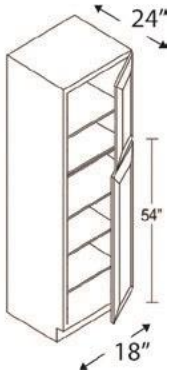

Name	Size
BBC42	42w x 34.5h x 24d

Specify left or right
Minimum 3" pull from the wall when installed

BASE END CORNER CABINET: 2 Doors, 2 False Fronts

Name	Size
BEC24	24w x 34.5h x 24d

BASE END SHELF CABINET

Name	Size
BES09	9w x 34.5h x 24d

BASE WASTE BASKET CABINET: 1 Door, 1 Drawer

Name	Size
BWBK18-2	18w x 34.5h x 24d

BASE MICROWAVE CABINET

Name	Size
BMC30	30w x 34.5h x 24d

NOTE: Opening for BMC30 is 27in W x 16 1/4 H

SINGLE DOOR PANTRY CABINET

DOUBLE DOOR PANTRY CABINET

Name	Size
PC188424	18w x 84h x 24d
PC189024	18w x 90h x 24d
PC189624	18w x 96h x 24d

Name	Size
PC248424	24w x 84h x 24d
PC249024	24w x 90h x 24d
PC249624	24w x 96h x 24d
PC308424	30w x 84h x 24d
PC309024	30w x 90h x 24d
PC309624	30w x 96h x 24d

TALL OVEN CABINET: 2 Doors, 1, 2 or 3 bottom drawers

Name	Size
OC338424	33w x 84h x 24d
OC339024	33w x 90h x 24d
OC339624	33w x 96h x 24d

NOTE: Opening for Double Oven is 29in W x 48in H
(For single oven configuration additional drawers are available for purchase separately)