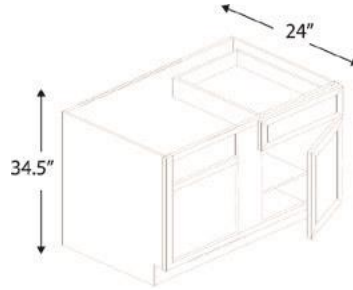

2- DRAWER BASE CABINET

Name	Size
2DB24	24w x 34.5h x 24d
2DB30	30w x 34.5h x 24d
2DB36	36w x 34.5h x 24d

SPICE RACK BASE CABINET: 1 Door

SINK BASE CABINET: 2 Doors, 2 False Drawers

Name	Size
SP09	9w x 34.5h x 24d

CORNER SINK BASE CABINET: 1 Door

Name	Size
SB33	33w x 34.5h x 24d
SB36	36w x 34.5h x 24d
SB42	42w x 34.5h x 24d

Name	Size
CSB36	36w x 34.5h x 24d
CSB42	42w x 34.5h x 24d

NOTE: Front door for CSB36 is 18in and 24in for CSB42

FARM HOUSE SINK BASE CABINET: 2 Doors

Name	Size
FSB36	36 w x 34.5h x 24d

BASE LAZY SUSAN CABINET: 2Doors

Name	Size
BLS33	33w x 34.5 x 24d
BLS36	36w x 34.5h x 24d

BLIND CORNER BASE CABINET: 1Door, 1 Drawer

Name	Size
BBC42	42w x 34.5h x 24d

Specify left or right
Minimum 3" pull from the wall when installed

BASE END CORNER CABINET: 2 Doors, 2 False Fronts

Name	Size
BEC24	24w x 34.5h x 24d

BASE END SHELF CABINET