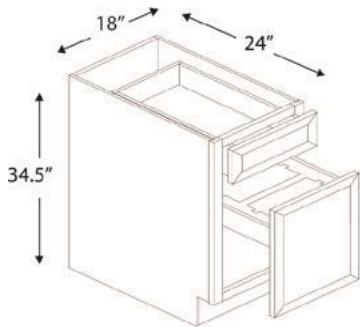

FARM HOUSE SINK BASE CABINET: 2 Doors

Name	Size
FSB36	36 w x 34.5h x 24d

BASE LAZY SUSAN CABINET: 2Doors

Name	Size
BLS33	33w x 34.5 x 24d
BLS36	36w x 34.5h x 24d

BLIND CORNER BASE CABINET: 1Door, 1 Drawer

Name	Size
BBC42	42w x 34.5h x 24d

Specify left or right
Minimum 3" pull from the wall when installed

BASE END CORNER CABINET: 2 Doors, 2 False Fronts

Name	Size
BEC24	24w x 34.5h x 24d

BASE END SHELF CABINET

Name	Size
BES09	9w x 34.5h x 24d

BASE WASTE BASKET CABINET: 1 Door, 1 Drawer

Name	Size
BWBK18-2	18w x 34.5h x 24d

BASE MICROWAVE CABINET

Name	Size
BMC30	30w x 34.5h x 24d

NOTE: Opening for BMC30 is 27in W x 16 1/4 H

SINGLE DOOR PANTRY CABINET

DOUBLE DOOR PANTRY CABINET

Name	Size
PC188424	18w x 84h x 24d
PC189024	18w x 90h x 24d
PC189624	18w x 96h x 24d

Name	Size
PC248424	24w x 84h x 24d
PC249024	24w x 90h x 24d
PC249624	24w x 96h x 24d
PC308424	30w x 84h x 24d
PC309024	30w x 90h x 24d
PC309624	30w x 96h x 24d